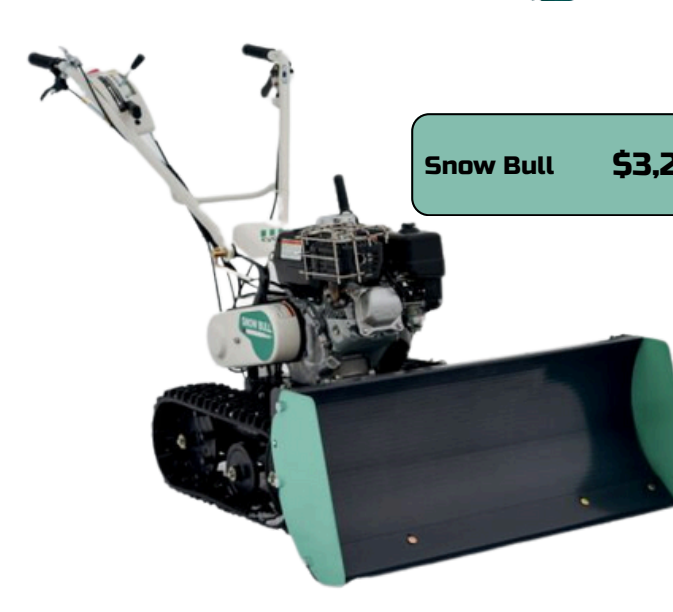

NEW! DEALERSHIP

Snow Bull $3,280.00