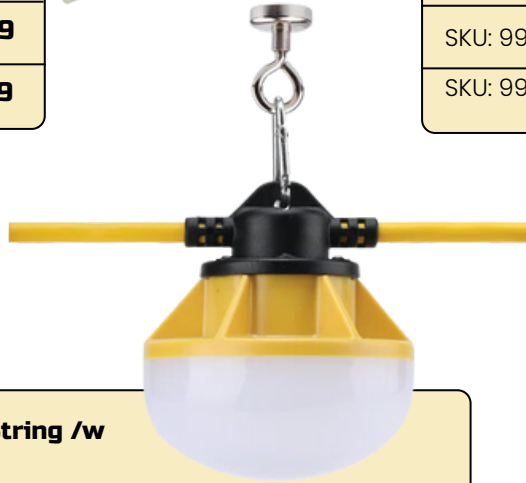

SKU: 194511
**Snow Shovel 14" Poly
 Blade Steel Handle
 D-grip 55in**
\$24.99

SKU: 194517
**20-1 / 2" Poly Blade
 with Metal Edge
 D-grip 49-1 / 2'**
\$28.99

SKU: 194518
**w Shovel 21" Poly
 Blade Steel Handle
 D-grip 49-1 / 2'**
\$23.99

DEALS! 01 JAN - 31 MAR 2025

12/3 single tap extreme weather cord

SKU: 99025	25ft	\$48.99
SKU: 99050	50ft	\$83.99
SKU: 99100	100ft	\$175.99

12/3 triple tap extreme weather cord

SKU: 99025PB	25ft	\$64.99
SKU: 99050PB	50ft	\$109.99
SKU: 99100PB	100ft	\$199.99

50ft 16/3 SJTW LED Light String /w Five 13 Watt LED Heads

SKU: 08-00507	10,000 Lumens per Head	\$148.99
SKU: 08-00508	20,000 Lumens per Head	\$295.99

USB LED Dual Tripod Work Light

SKU: 08-00734	13,200 Lumen	\$124.99
SKU: 08-00735	20,000 Lumen	\$159.99