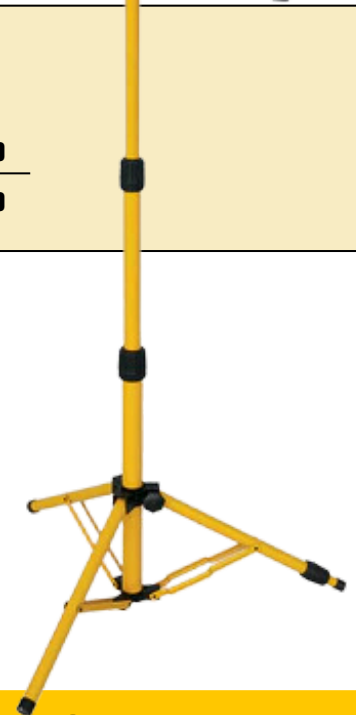

USB LED Dual Tripod Work Light

SKU: 08-00734	13,200 Lumen	$124.99
SKU: 08-00735	20,000 Lumen	$159.99