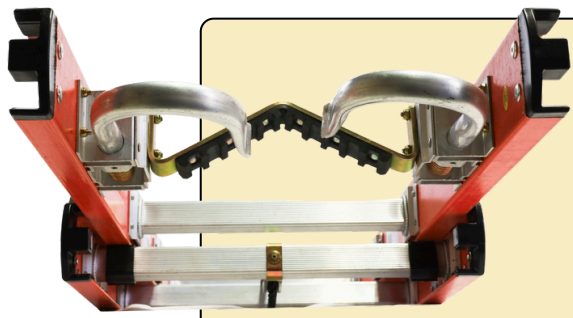

16' Fiberglass Extension Ladder 1A w/Hooks	SKU: 5016	$289.99
20' Fiberglass Extension Ladder 1A W/Hook	SKU: 5020	$299.99
24' Fiberglass Extension Ladder 1A W/ Hook	SKU: 5024	$429.99
28' Fiberglass Extension Ladder 1A W/ Hook	SKU: 5028	$449.99
32' Fiberglass Extension Ladder 1A W/ Hook	SKU: 5032	$509.99
40' Fiberglass Extension Ladder 1A W/ Hook	SKU: 5040	$739.99